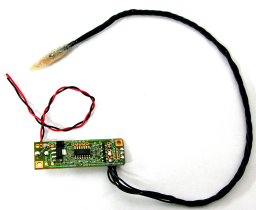

## FLICKER CANDLE

[Click here for Candle FAQ](#)

Simulates the natural flicker and movement of a candle flame  
 Incandescent for extreme realism, or LED for long battery life.  
 Logic circuit built in each candle  
 Dimmable  
 Candle sticks feature an on-off switch and 9v battery compartment.

Three bulb design encased in a translucent shell  
 Operates on either 9V DC or a remote power supply  
 Used on many Broadway shows and touring companies  
 Amazingly realistic!

Size/Model	Cat. #	List Price
Candle Kit (Incandescent)	3450	39.74
Candle Kit (LED)	3451	39.74
Candle Stick (Incandescent), 5"	3470	50.78
Candle Stick (LED), 5"	3471	50.78
Candle Stick (Incandescent), 12"	3472	56.00
Candle Stick (LED), 12"	3473	56.00
AC Adapter for one candle	3480	11.37
AC Adapter for six candles	3481	36.50

# “C Clip” Truss Protector™

Designed to protect expensive truss and lighting battens from damage caused by fixture clamps

Provides a sacrificial barrier which absorbs indentations, snaps onto 2" members and is easy to remove